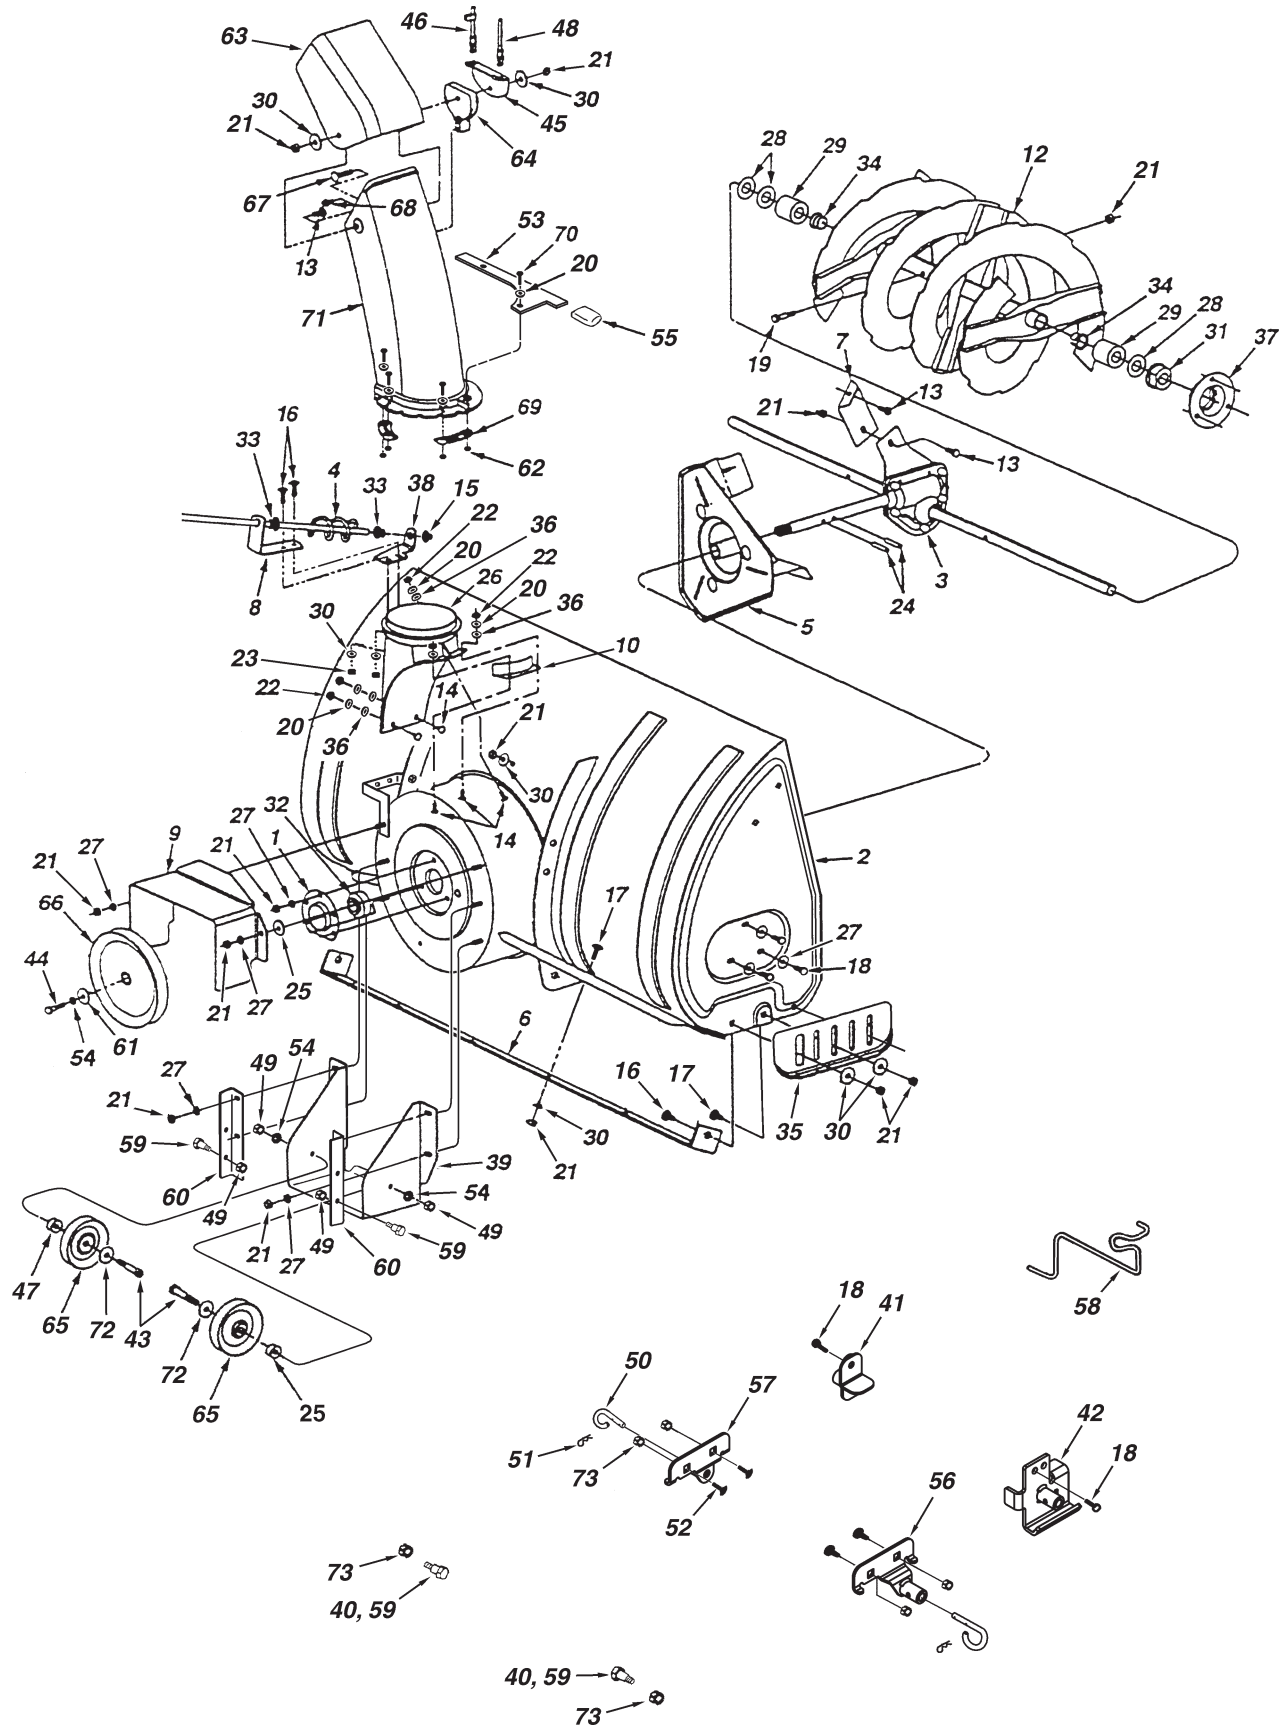

## REPAIR PARTS FOR MODEL LST42B 42" SNOW THROWER

REF. NO.	PART NO.	QTY.	DESCRIPTION	REF. NO.	PART NO.	QTY.	DESCRIPTION
1	05931	1	Housing, Bearing	50	43038	2	Pin, Pivot Lock
2	64184	1	Housing Assembly	51	43343	2	Pin, Hair Cotter #4 (1/8")
3	618-0616	1	Gear Assembly	52	43350	4	Carriage Bolt, 3/8-16 x 1"
4	63579	1	Chute Crank Rod Assembly	53	24394	1	Bracket, Chute Anti-rotation
5	63768	1	Impeller Assembly	54	43003	3	Lock Washer, 3/8"
6	24773	1	Scraper Plate	55	1643-60	1	Plastic Cap
7	703-2734	1	Bracket, Housing Brace	56	64452	1	Hanger Bracket Assembly, R.H.
8	703-2735A	1	Bracket, Chute Crank	57	64451	1	Hanger Bracket Assembly, L.H.
9	24816	1	Cover, Belt	58	47043	1	Keeper, Engine Pulley
10	705-5226	1	Chute Reinforcement	59	48106	4	Bolt, Shoulder
11	705-5269	1	Spiral Assembly, L.H. (not shown)	60	24466	2	Bracket, Down Stop
12	705-5270	1	Spiral Assembly, R.H.	61	736-0247	1	Washer,
13	43182	3	Hex Bolt, 5/16-18 x 3/4" Lg.	62	47598	6	Hex Lock Nut, 1/4" Flanged
14	44950	5	Carriage Bolt, 1/4-20 x 3/4"	63	731-0921	1	Chute, Upper
15	44917	1	Palnut, 3/8"	64	731-1313C	1	Guide, Cable
16	44326	4	Carriage Bolt, 5/16-18 x 1" Lg.	65	47044	2	Pulley, V Type 4"
17	43080	10	Carriage Bolt, 5/16-18 x 3/4" Lg.	66	47026	1	Pulley, V Type
18	46703	8	Bolt, Self-Tap 5/16" x 3/4"	67	43085	1	Hex Bolt, 5/16-18 x 1-1/2"
19	710-0890A	2	Bolt, Shear 5/16-18 x 1-1/2"	68	710-0896	1	Screw, 1/4-14 x 5/8"
20	43088	11	Washer, 1/4"	69	731-0851A	3	Chute Keeper
21	43064	27	Hex Lock Nut, 5/16-18 Thd.	70	43661	6	Hex Bolt, 1/4-20 x 1"
22	43013	5	Hex Lock Nut, 1/4-20	71	731-1300C	1	Chute, Lower
23	47810	2	Hex Nut, 5/16-18 Nylock	72	43070	2	Washer, 3/8"
24	715-0114	2	Spiral Pin, 1/4" x 1-1/2" Lg.	73	47572	6	Hex Lock Nut, 3/8-16 Flanged
25	750-0437	2	Bushing		49957	1	Owner's Manual
26	731-1379A	1	Chute Adapter				
27	43086	15	Lock Washer, 5/16"				
28	736-0188	6	Washer, .76" x 1.49" x .06"				
29	711-0469	4	Spacer, .75 ID x 1.25 OD x .5 L				
30	43081	18	Washer, 5/16" Std. Wrt.				
31	47615	2	Bearing, Flange				
32	741-0309	1	Bearing, Ball				
33	741-0475	2	Bushing, Plastic 3/8"				
34	741-0493A	4	Bearing, Split, 3/4"				
35	24279	2	Skid Shoe				
36	48015	5	Washer, Nylon				
37	784-5618	2	Housing, Bearing				
38	24393	1	Bracket, Chute Crank				
39	24281	1	Bracket, Idler				
40	49933	2	Shoulder Bolt, Round Head				
41	65367	1	Hanger Bracket Assembly, L.H.				
42	65450	1	Hanger Bracket Assembly, R.H.				
43	41576	2	Hex Bolt, 3/8-16 x 1-3/4"				
44	44377	1	Hex Bolt, 3/8-24 x 1"				
45	784-5594	1	Bracket, Cable				
46	746-0929	1	Cable, Chute Control With Clip				
47	711-0242	1	Spacer				
48	746-0928	1	Cable, Chute Control				
49	43082	4	Nut, Hex Lock, 3/8-16				