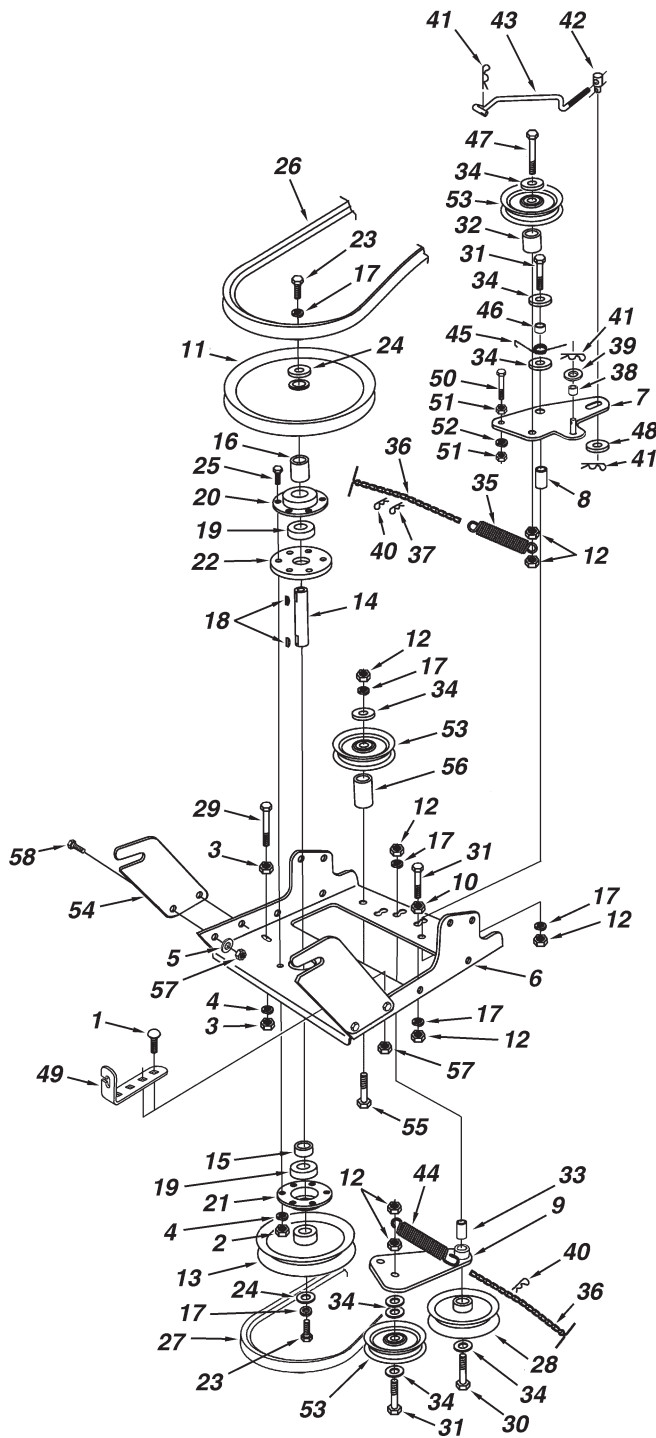

REPAIR PARTS FOR MODEL LST42B 42" SNOW THROWER

REF. NO.	PART NO.	QTY.	DESCRIPTION
1	43080	2	Carriage Bolt, 5/16-18 x 3/4"
2	43064	3	Hex Lock Nut, 5/16-18
3	43083	2	Hex Nut, 5/16-18
4	43086	4	Lock Washer, 5/16"
5	43081	4	Washer, 5/16" Std. Wrt.
6	25727	1	Frame, Clutch and Pulley
7	63904	1	Idler Arm Assembly
8	24286	1	Spacer, Pivot
9	63762	1	Idler Bracket Assembly
10	43015	1	Hex Nut, 3/8-16
11	46981	1	Pulley, V Type 9"
12	43082	8	Nut, Hex Lock, 3/8-16
13	46982	1	Pulley, V Type 5-1/2"
14	738-0680	1	Shaft
15	750-0456	1	Spacer
16	750-0660	1	Spacer
17	43003	6	Lock Washer, 3/8"
18	714-0161	2	Key
19	741-0919	2	Bearing, Ball
20	08253B	1	Housing, Bearing
21	15296A	1	Housing, Open Bearing
22	14088B	1	Spacer, Spindle
23	44377	2	Hex Bolt, 3/8-24 x 1"
24	736-0247	2	Washer
25	43063	3	Hex Bolt, 5/16-18 x 1"
26	46989	1	Belt, V Type Drive (55")
	48138	1	Belt, V Type Drive (56")
27	47846	1	Belt, V Type Auger
28	47044	1	Pulley, V Type 4"
29	47025	1	Hex Bolt, 5/16-18 x 3-1/2"
30	43432	1	Hex Bolt, 3/8-16 x 2-1/2"
31	43054	3	Hex Bolt, 3/8-16 x 2"
32	24571	1	Spacer
33	24472	1	Spacer, Pivot
34	43070	8	Washer, 3/8"
35	46959	1	Spring
36	46963	2	Chain
37	43055	1	Pin, Hair Cotter, 3/32"
38	23727	1	Spacer
39	43088	1	Washer, 1/4"
40	43343	2	Pin, Hair Cotter #4 (1/8")
41	47134	2	Pin, Hair Cotter 5/64"
42	711-0198	1	Trunnion
43	46948	1	Rod, Engagement
44	47620	1	Spring
45	47607	1	Spring, Torsion
46	23625	1	Spacer
47	43509	1	Hex Bolt, 3/8-16 x 2-3/4" Lg.
48	47605	1	Washer, Flat 3/8"
49	24558	1	Cable Bracket
50	49870	1	Hex Bolt, 1/4-20 x 2-1/2"
51	43178	2	Hex Nut, 1/4-20
52	43177	1	Lock Washer, 1/4"
53	48883	3	Pulley, Flat 3-5/8"
54	25728	2	Rear Pulley Frame Bracket
55	46938	1	Hex Bolt, 3/8-16 x 3-1/4"
56	25780	1	Spacer
57	47810	6	Hex Nut, 5/16-18 Nylock
58	43182	4	Hex Bolt, 5/16-18 x 3/4"