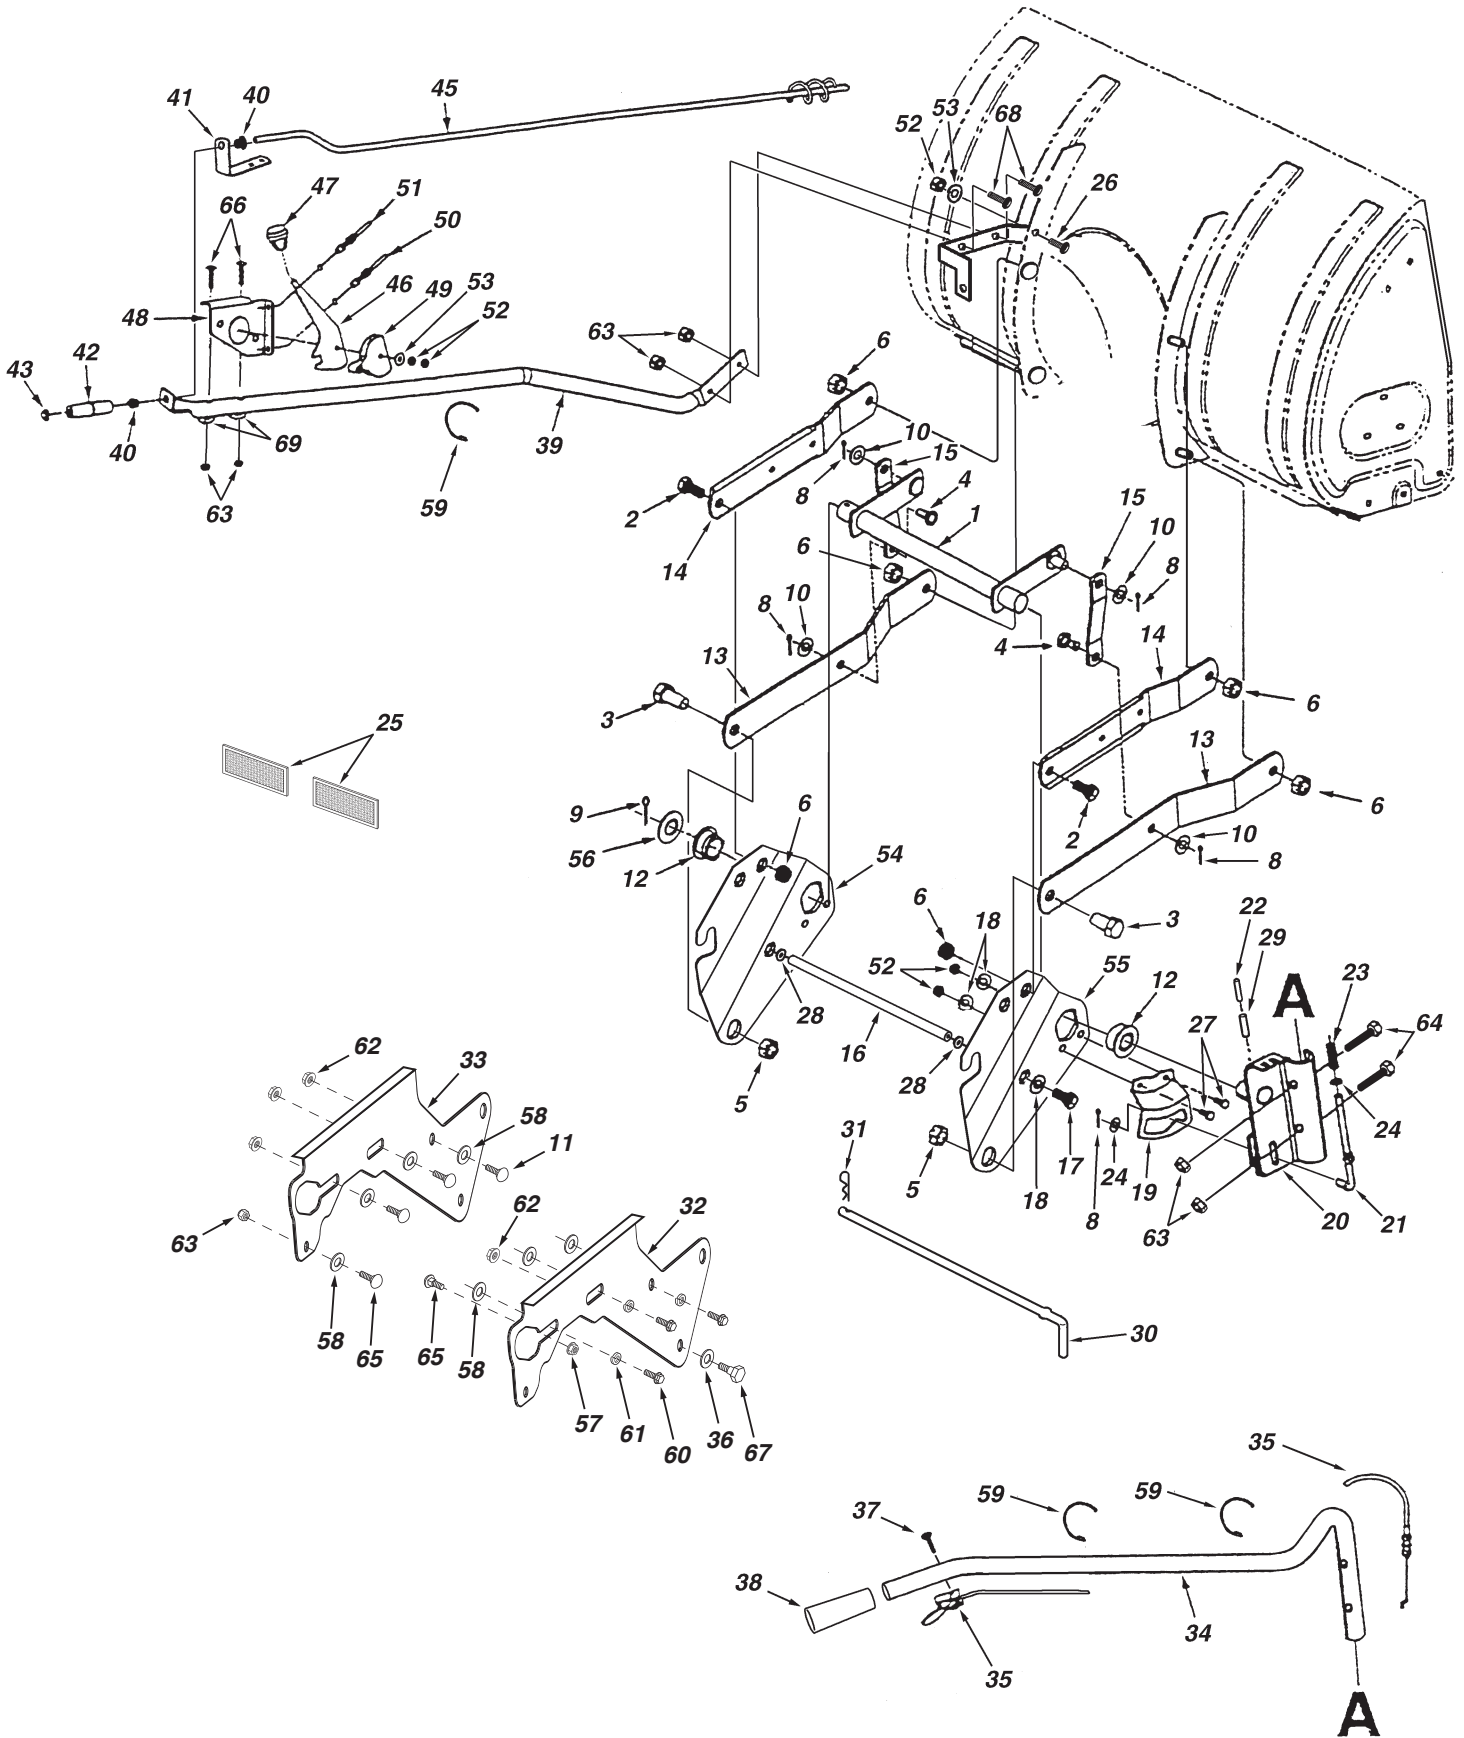

REPAIR PARTS FOR MODEL LST42B 42" SNOW THROWER

REPAIR PARTS FOR MODEL LST42B 42" SNOW THROWER

REF. NO.	PART NO.	QTY.	DESCRIPTION	REF. NO.	PART NO.	QTY.	DESCRIPTION
1	64637	1	Lift Shaft Assembly	42	720-0201A	1	Knob, Crank
2	710-0865	2	Hex Bolt, 1/2-13 x 1"	43	44917	1	Palnut, 3/8"
3	710-0367	2	Hex Bolt, 5/8-11 x 1-1/2"	45	63579	1	Assembly, Chute Crank Rod
4	711-0332	2	Pin, Bracket Lift	46	784-5604	1	Handle, Chute Tilt
5	712-0261	2	Nut, Hex Lock 5/8-11 Thread	47	720-0232	1	Knob
6	43262	6	Nut, Hex Lock 1/2-13	48	603-0302	1	Assembly, Chute Tilt Bracket
8	142	5	Pin, Cotter 1/8" x 3/4"	49	731-1313C	1	Guide, Cable
9	43093	1	Pin, Cotter 1/8" x 1-1/2"	50	746-0928	1	Cable, Chute Control
10	R19171616	4	Washer, 17/32" x 1"	51	746-0929	1	Cable, Chute Control with Clip
11	43350	6	Carriage Bolt, 3/8-16 x 1"	52	43064	5	Nut, Hex Lock 5/16-18
12	741-0192	2	Bearing, Flange With Flats	53	43081	2	Washer, 5/16"
13	783-0380	2	Link, 15.80" Long	54	24285	1	Plate, Mounting (L.H.)
14	783-0381	2	Link, 11.75" Long	55	24284	1	Plate, Mounting (R.H.)
15	24476	2	Link, 4.88" Long	56	43601	1	Washer, 1.59" x 1.032" x .060"
16	24311	1	Rod, Spacer	57	46584	1	Nut, Whizlock, 5/16-18
17	47599	2	Hex Bolt, 5/16-18 x 1" (Locking)	58	R19172410	8	Washer, 1/2"
18	43086	4	Lock Washer, 5/16"	59	726-0178	3	Tie, Nylon
19	24820	1	Bracket, Lift	60	47631	6	Hex Bolt, 3/8-16 x 1" Self Tap
20	63773	1	Assembly, Handle Lift Bracket	61	43003	6	Lock Washer, 3/8"
21	48049	1	Rod, Index Lift	62	47572	6	Nut, Flanged Lock 3/8-16
22	47369	1	Pin, Spring 3/16" x 1-3/4"	63	47810	8	Nut, Nylock Hex 5/16-18
23	732-0306	1	Spring, Compression	64	43084	2	Hex Bolt, 5/16-18 x 1-3/4"
24	R19131316	2	Washer, 13/32" x 13/16"	65	44326	2	Carriage Bolt, 5/16-18 x 1"
25	47788	2	Reflector, Rear	66	44215	2	Carriage Bolt, 5/16-18 x 1-3/4"
26	43080	1	Carriage Bolt, 5/16-18 x 3/4"	67	48106	2	Bolt, Shoulder
27	43182	2	Hex Bolt, 5/16-18 x 3/4"	68	43682	2	Carriage Bolt, 5/16-18 x 1-1/4"
28	R19111116	2	Washer, 11/32 x 11/16 x 3/64	69	44695	2	Washer, Bowed
29	47368	1	Pin, Spring 5/16" x 1-3/4"				
30	46954	1	Pin, Attachment				
31	43343	1	Pin, Haircotter #4 (1/8")				
32	25678	1	Plate, Side (R.H.)				
33	25679	1	Plate, Side (L.H.)				
34	49916	1	Tube, Lift Handle				
35	49912	1	Trigger and Lift Cable Assembly				
36	43070	2	Washer, 3/8"				
37	710-1233	1	Screw, Oval #10-24 x 1"				
38	46446	1	Grip, Handle				
39	47027	1	Tube, Crank Rod Support				
40	741-0475	2	Bushing, 3/8" Plastic				
41	703-2735A	1	Bracket, Chute Crank